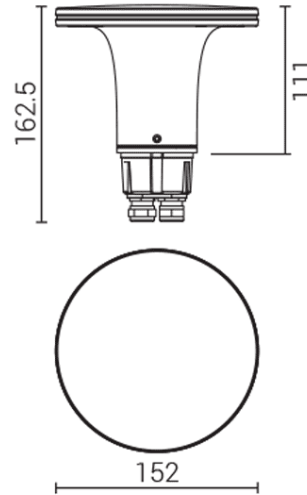

## CANTHARELLUS – Ø 150 mm

datasheet

CODE NO. **5521**

 GR = Graphite

**3K** – 3000K / **4K** – 4000K

Ø 152 mm

H 111 mm

LAMP	LED
NOMINAL LUMEN	1150
REAL LUMEN OUTPUT	863
WATTAGE	10W
VOLTAGE	220-240V 50/60Hz
IP	IP 65
IK	IK10 (20 joules)
CLASS	 Classe I
CERTIFICATION	
CONFORMITY	EN 60598-1 +2-1
ENERGY CLASS	E

Outdoor lighting fixture for pole installation

Structure: upper part and body made of primary aluminium alloy with low copper content

Clear satin polycarbonate diffuser. Anti-glare aluminium internal cone. Downward light diffusion

The body, equipped with a wiring box, can be fitted to Goccia Illuminazione aluminium posts or standard Ø 60 mm posts available on the market

The Ø 150 version is recommended for 375 mm poles

Light source: mains voltage LED module, compatible with most phase-cut dimmers / CRI 80