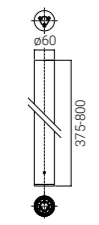

## CORPO LAMPADA / LIGHT BODY Ø 150 mm

Code	Lamp	W	Lm LED	Real Lm	Beam
5521	LED	10	1150	863	diffuse

Modulo LED a tensione di rete, compatibile con dimmer a taglio di fase / Mains voltage LED module, compatible with most phase-cut dimmers

## CORPO LAMPADA / LIGHT BODY Ø 200 mm

Code	Lamp	W	Lm LED	Real Lm	Beam
5522	LED	20	2300	1849	diffuse

Modulo LED a tensione di rete, compatibile con dimmer a taglio di fase / Mains voltage LED module, compatible with most phase-cut dimmers

## PALI / POLES

codes 3401 3402

code 3403

codes 3401 3402

code 3403

Code	H	Description
3401	375 mm	Palo liscio in alluminio estruso, comprensivo di basetta interna di ancoraggio in alluminio pressofuso / Smooth pole in extruded aluminium with incorporated internal fixing base in die-cast aluminium
3402	800 mm	
3403	1875 mm	Palo liscio in alluminio estruso, comprensivo di base esterna in alluminio forgiato / Smooth pole in extruded aluminium with integrated external ground fixing base in forged aluminium

# PALI Ø 60 - 76 mm

Sistema completo per pali / Complete system for poles

Products	CANTHARELLUS		CANTHUS	I-MAGO	I-LUX	I-DEA
Lampshades						
Light bodies						
Arms						
Poles	 H 375	 H 800	 H 1875	 H 3000	 H 375	 H 800
Plates with anchoring set Spike						