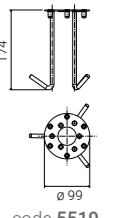

## PALI / POLES

codes 3401 3402

code 3403

codes 3401 3402

code 3403

Code	H	Description
3401	375 mm	Palo liscio in alluminio estruso, comprensivo di basetta interna di ancoraggio in alluminio pressofuso / Smooth pole in extruded aluminium with incorporated internal fixing base in die-cast aluminium
3402	800 mm	
3403	1875 mm	Palo liscio in alluminio estruso, comprensivo di base esterna in alluminio forgiato / Smooth pole in extruded aluminium with integrated external ground fixing base in forged aluminium

## PIASTRE TIRAFONDI / PLATES WITH ANCHORING SET

code 5518

code 5519

code 5518

code 5519

Code	Description	Ref. to
5518	Piastra inox con tirafondi per ancoraggio al terreno / Stainless steel plate with ground anchoring set	code 3401 code 3402
5519	Piastra inox con tirafondi per ancoraggio al terreno / Stainless steel plate with ground anchoring set	code 3403

## RACCORDO PER PALI STANDARD / ADAPTOR FOR STANDARD POLES Ø 60 mm

Code	Description
5506	Raccordo in alluminio primario pressofuso, adattabile a qualsiasi palo Ø 60 mm / Adaptor in die-cast primary aluminium, to be installed on any pole Ø 60 mm

# PALI Ø 60 - 76 mm

Sistema completo per pali / Complete system for poles

Products	CANTHARELLUS		CANTHUS	I-MAGO	I-LUX	I-DEA
Lampshades						
Light bodies						
Arms						
Poles	 H 375	 H 800	 H 1875	 H 3000	 H 375	 H 800
Plates with anchoring set Spike						