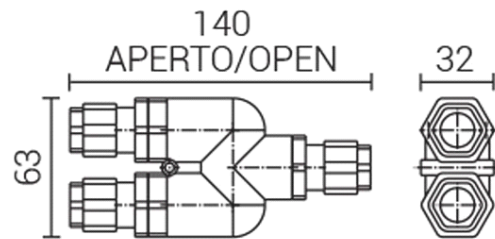

CLOCK - Watertight connection block - 1942

datasheet

CODE NO. 1942

140 mm

63 mm

CERTIFICATION

Through wiring connection block for 3x2.5 mm² cables