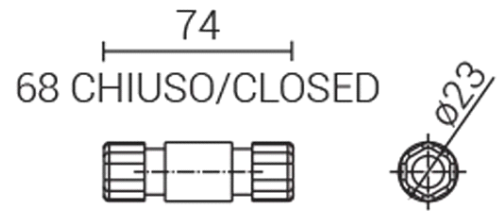

CLOCK - Watertight connection block - 1941

datasheet

CODE NO. 1941

74 mm

23 mm

CERTIFICATION

IP68 connection block for 3x2.5 mm² cables