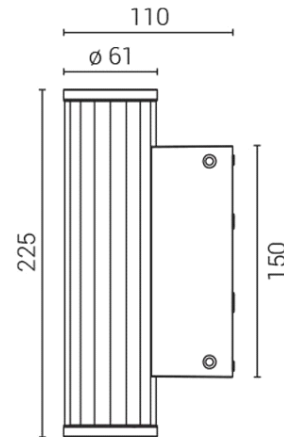

CORINTHIA – Ø 60 – 2 lights

datasheet

CODE NO. **1203**

AN AN = Anthracite
AG AG = Aluminum Grey

27K (2700K) / 3K / 4K

H 225 mm
Ø 60 mm
110 mm

LAMP	LED
NOMINAL LUMEN	600
REAL LUMEN OUTPUT	326
WATTAGE	2x 3W
VOLTAGE	100+240V 50/60Hz
IP	IP 65
IK	IK10 (20 joules)
CLASS	 Classe I
CERTIFICATION	
CONFORMITY	EN 60598-1 +2-1
LED ENERGY CLASS	D (2700K - 3000K) / C (4000K)

Wall mounted outdoor luminaire
Striated extruded aluminium body
Glazing bead frame and box to fix to wall in low copper content die-cast aluminium
Diffuser in milled and tempered transparent glass, flush with the frame
Hexagonal screws recessed in the frame
Rear cable entry
IP68 connector plug/socket for 3x2,5 mm² cables supplied separately (code 1943)
Driver inside
Light source: LED unit / CRI 80
Optics: 18° (standard code) / 38° (code + 38) / 90° (code + 90)
Double varnished finish after pickling, chromic passivation (trivalent chromium), epoxy primer and polyester powder coating